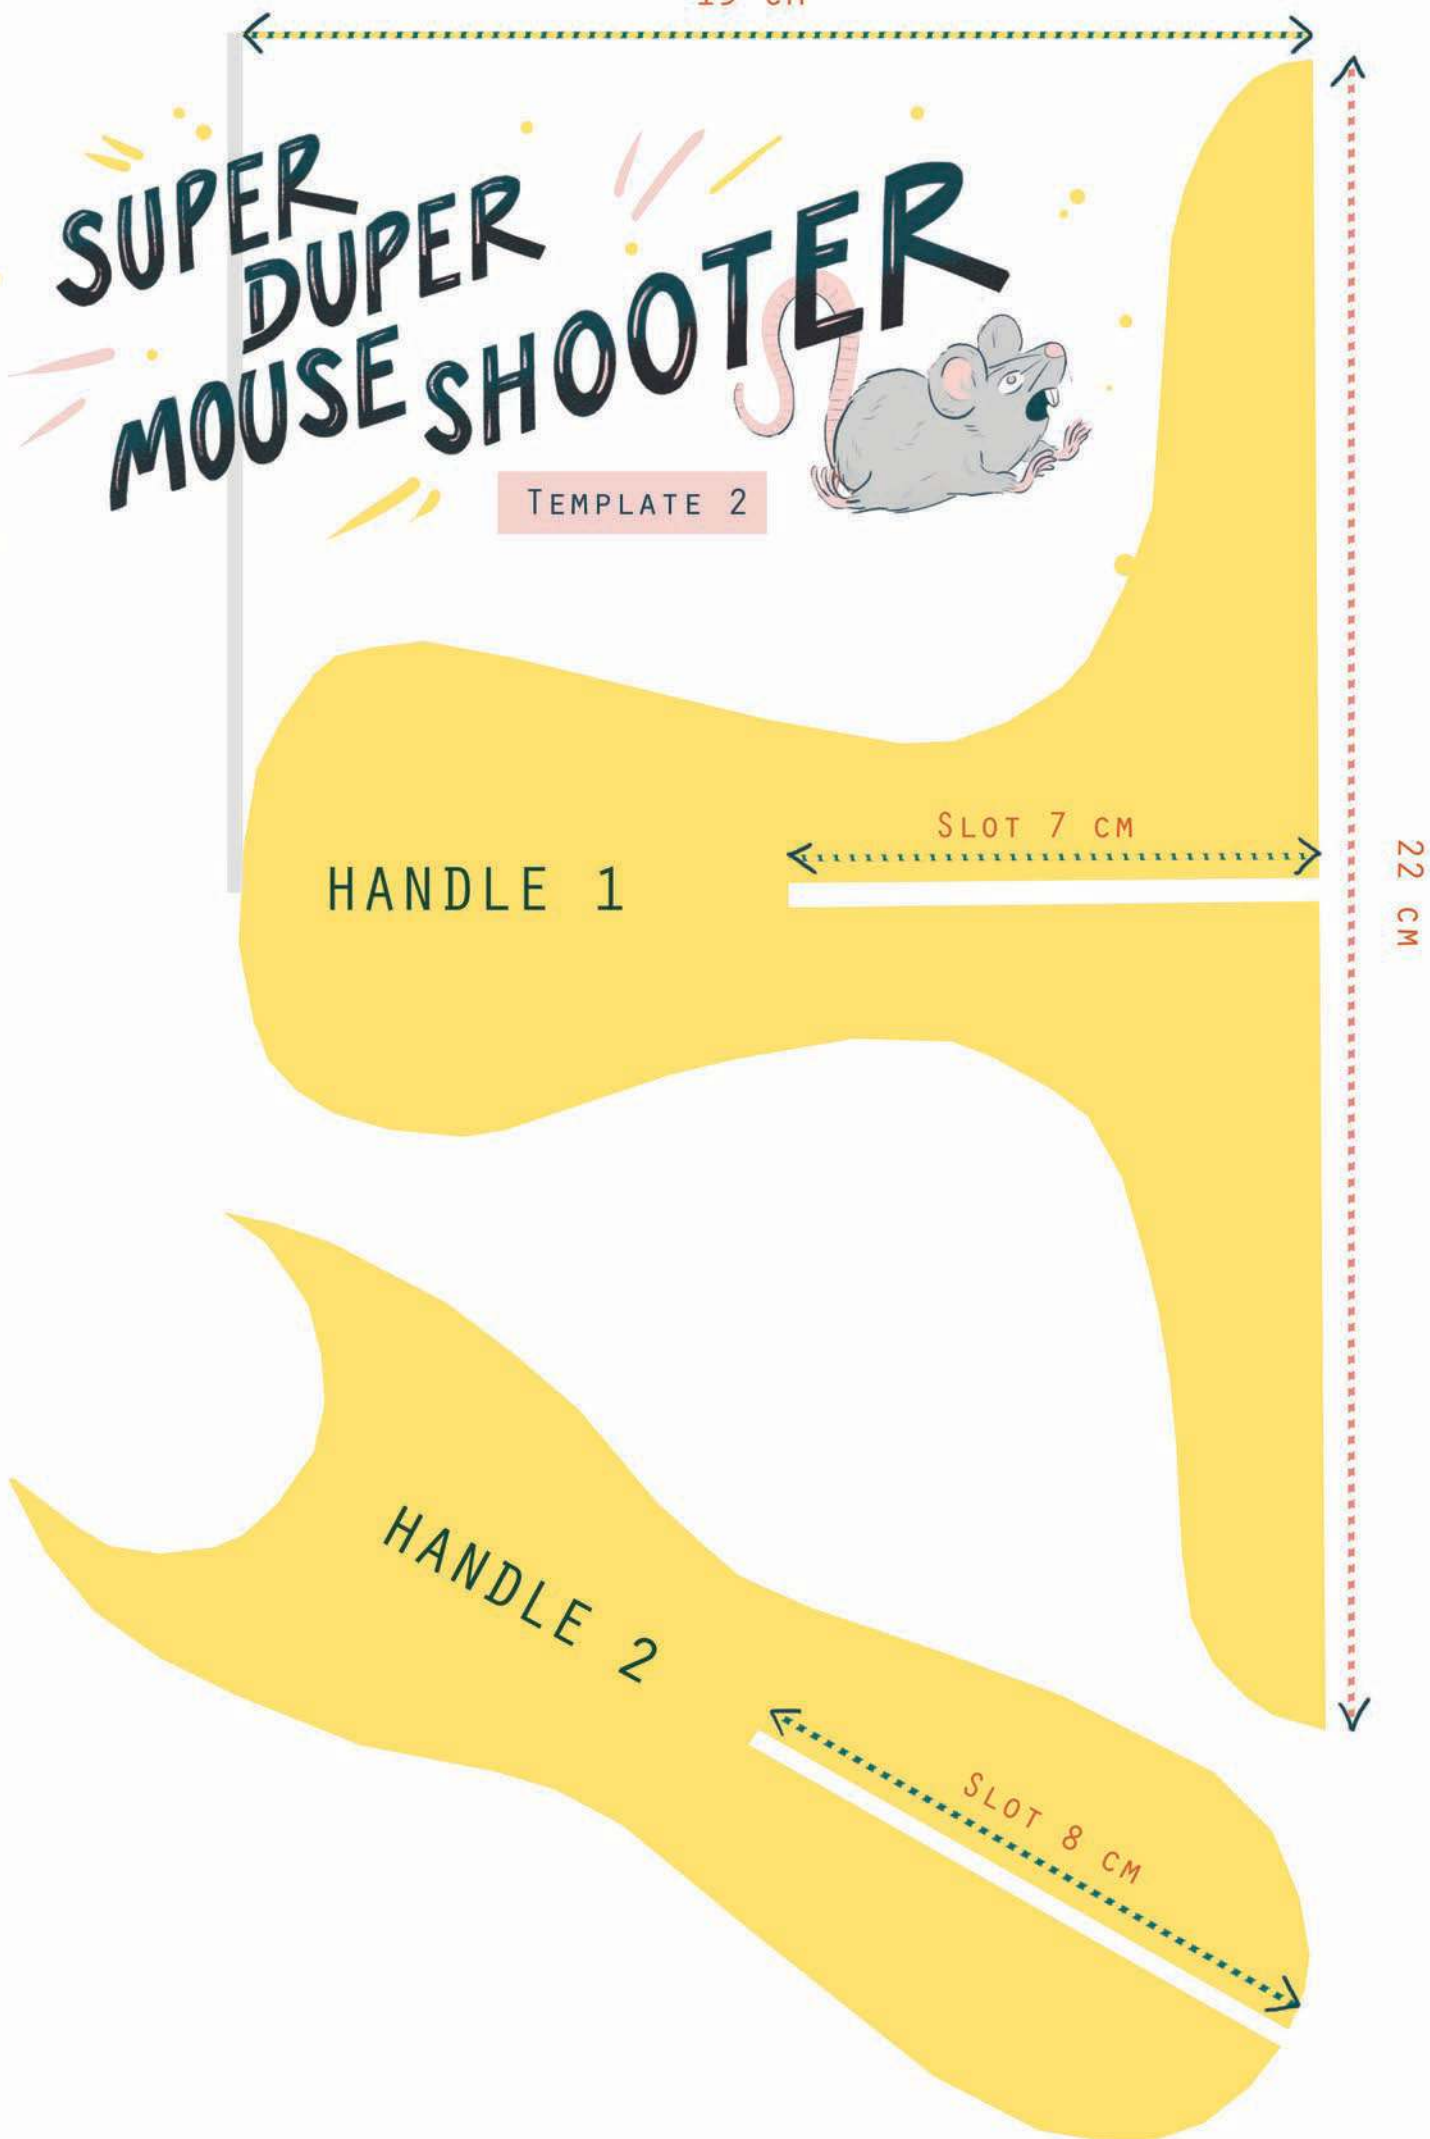

SUPER DUPER MOUSE SHOOTER

TEMPLATE 1

15 CM

SUPER DUPER MOUSE SHOOTER

TEMPLATE 2

HANDLE 1

SLOT 7 CM

22 CM

HANDLE 2

SLOT 8 CM

SUPER DUPER MOUSE SHOOTER

TEMPLATE 3

MOUSE

x 6