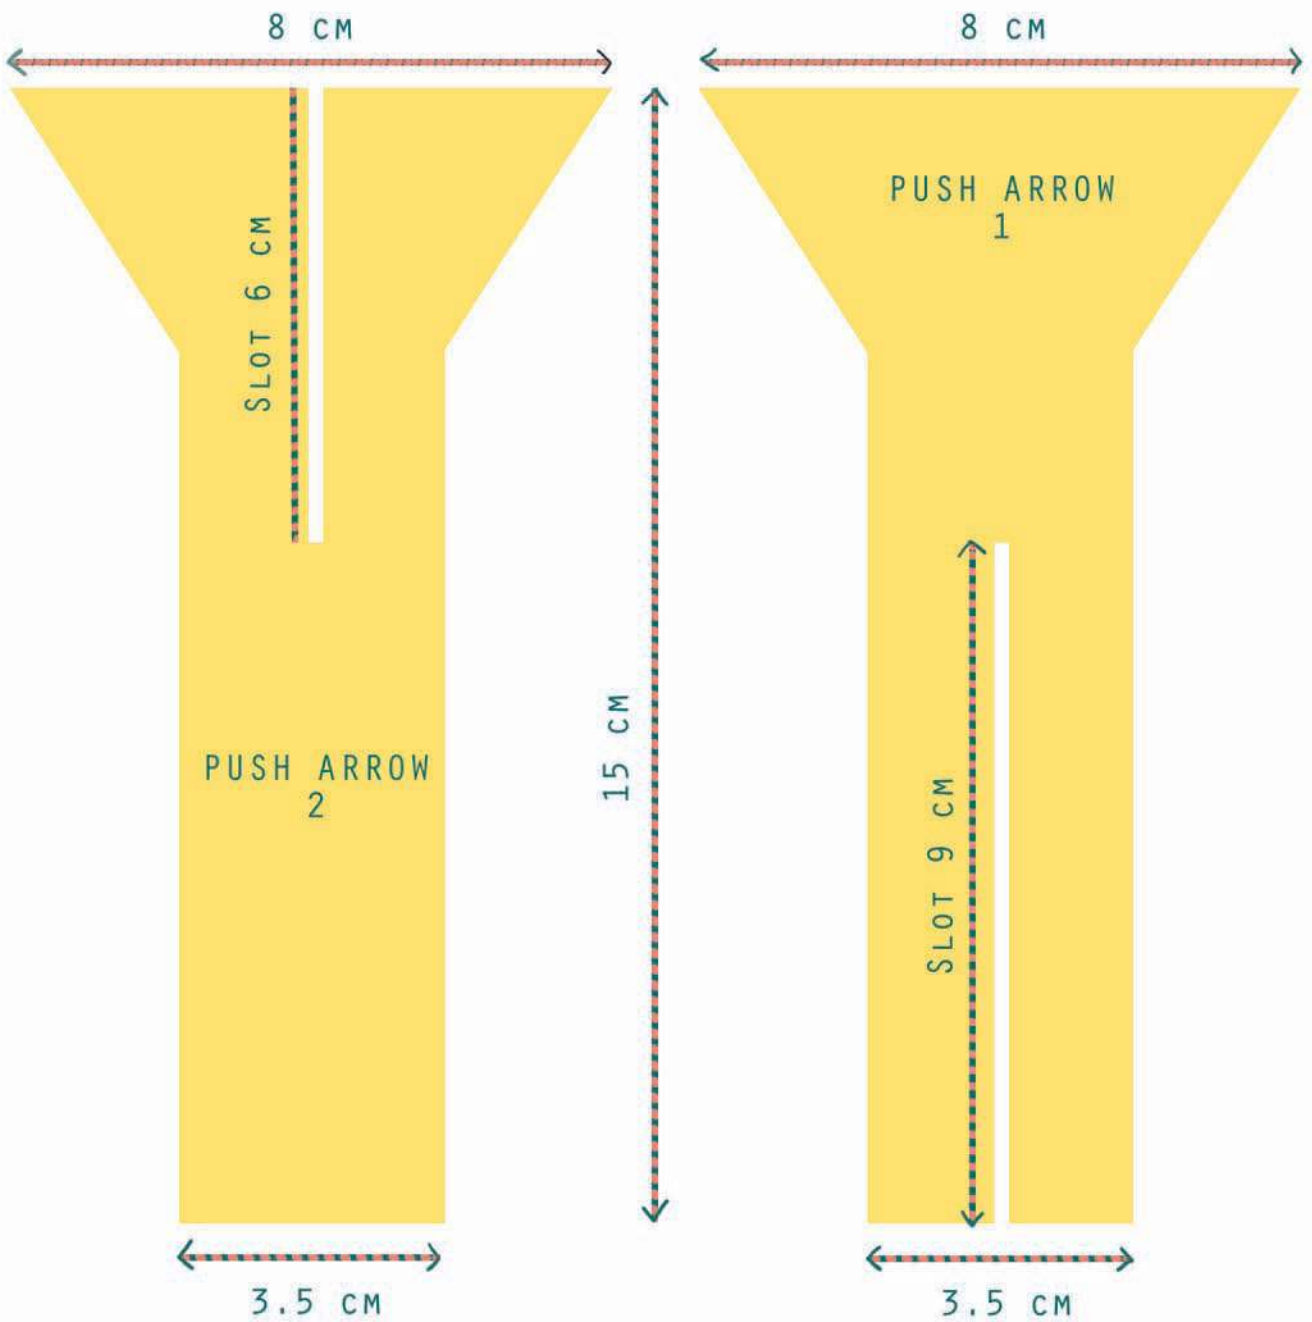

SUPER DUPER MOUSE SHOOTER

TEMPLATE 1

15 CM

SUPER DUPER MOUSE SHOOTER

TEMPLATE 2

HANDLE 1

SLOT 7 CM

22 CM

HANDLE 2

SLOT 8 CM

SUPER DUPER MOUSE SHOOTER

TEMPLATE 3

MOUSE

x 6